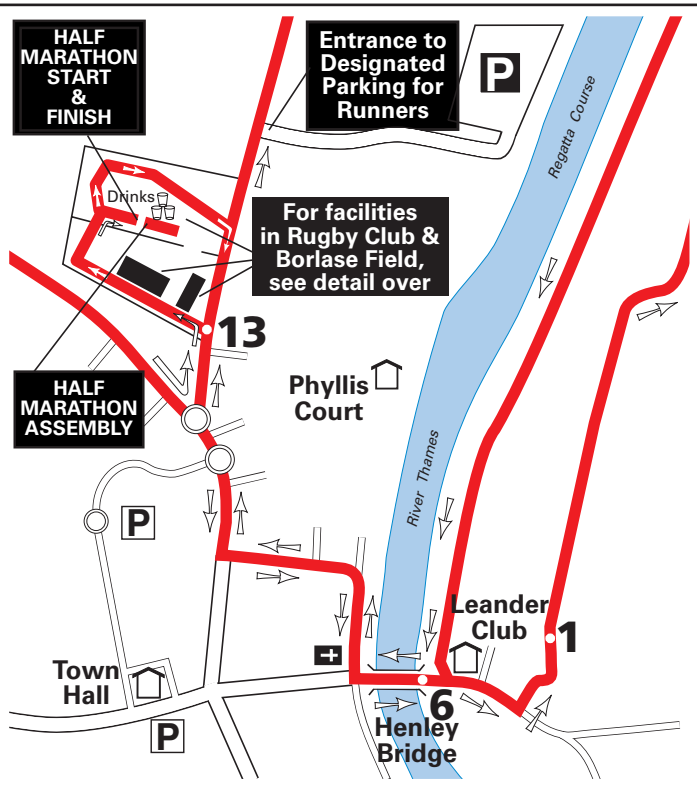

Henley Half Marathon course map

Race starts at 9:30am from
Henley Rugby Club
RG9 2JA

Main Sponsor of
Half Marathon:

Mile markers on the map are approximate.
Mile markers on the course will be accurate.

NOTE:
START TIME IS
9:30am