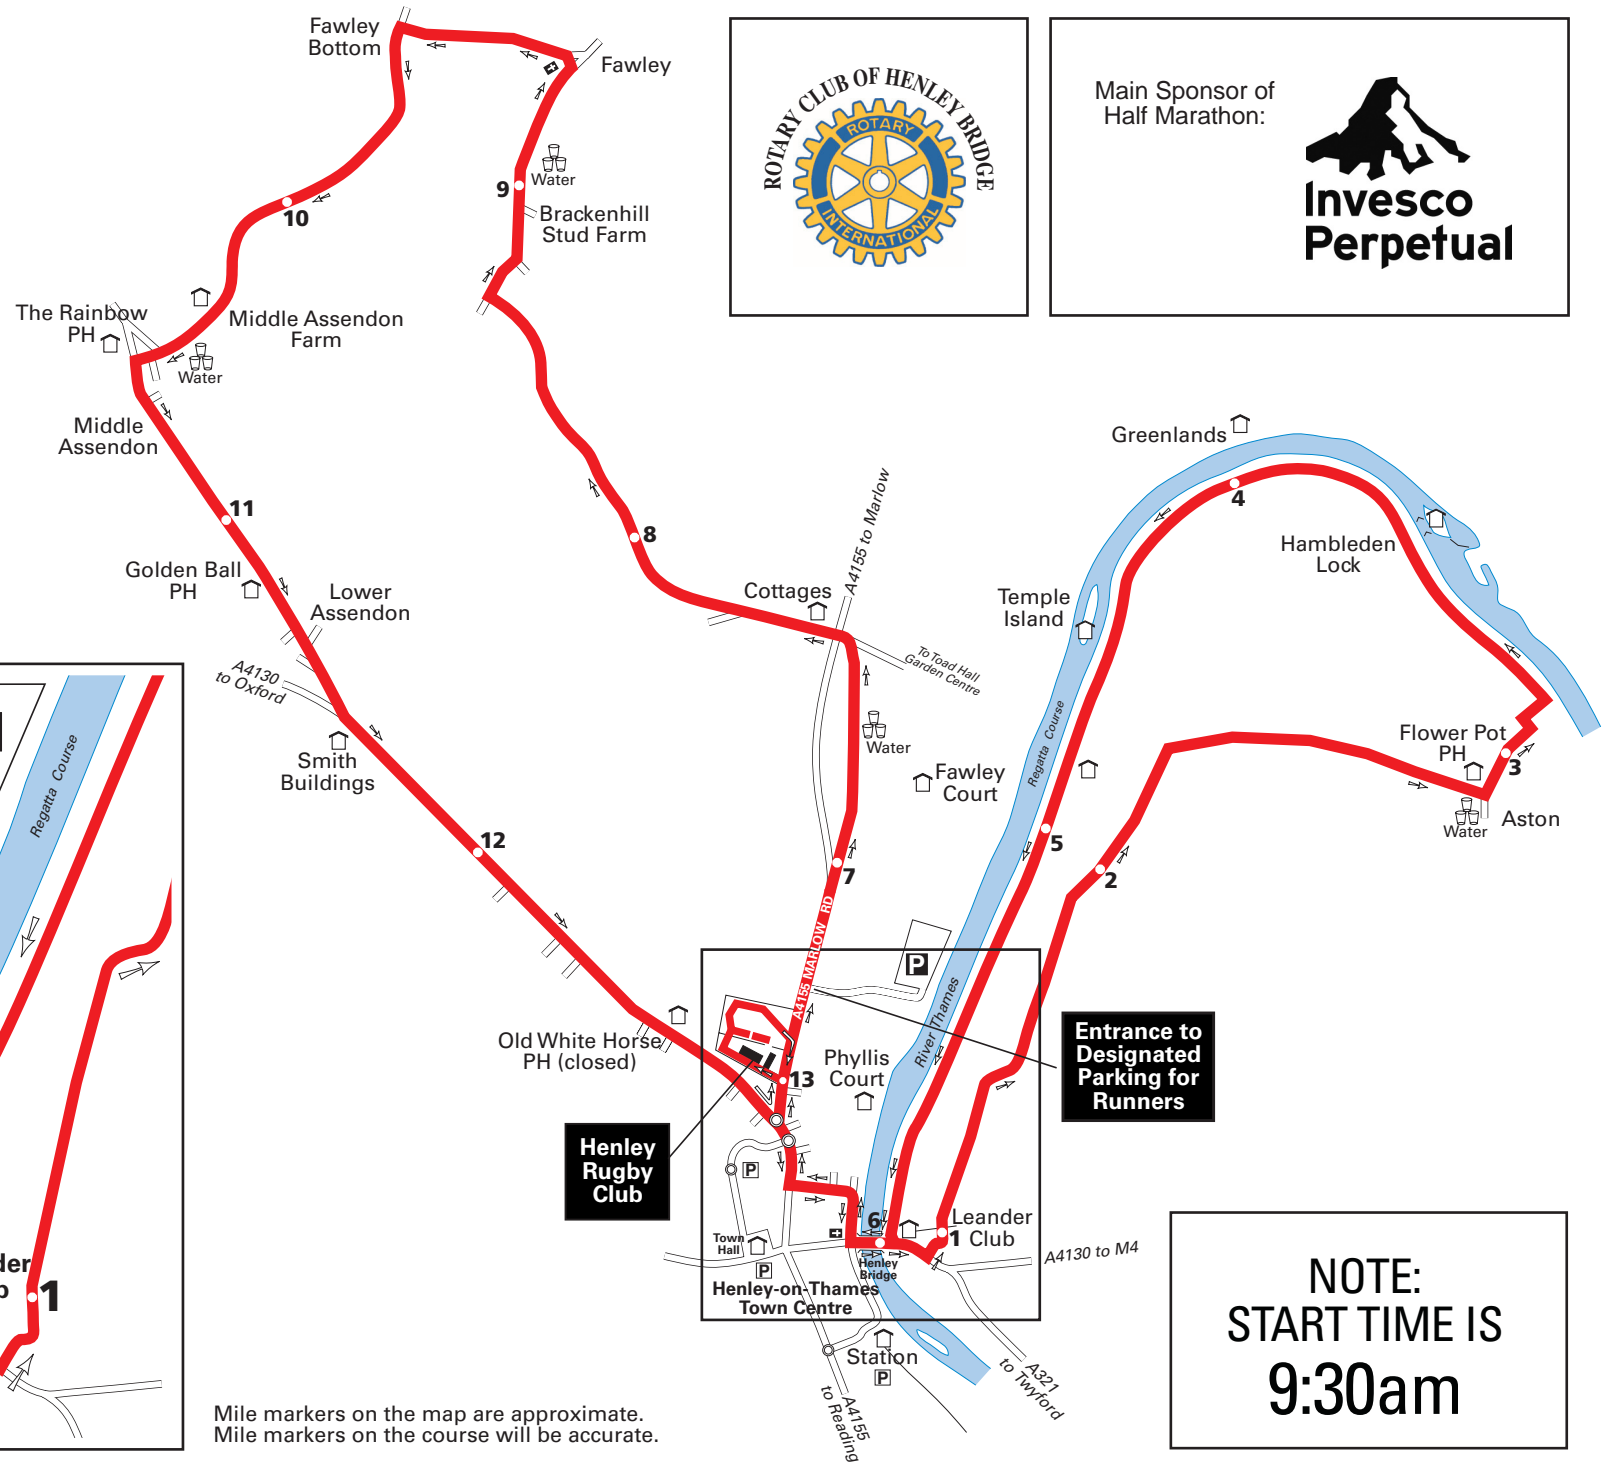

Henley Half Marathon course map

Race starts at 9:30am from
Henley Rugby Club
RG9 2JA

Main Sponsor of
Half Marathon:

Mile markers on the map are approximate.
Mile markers on the course will be accurate.

NOTE:
START TIME IS
9:30am