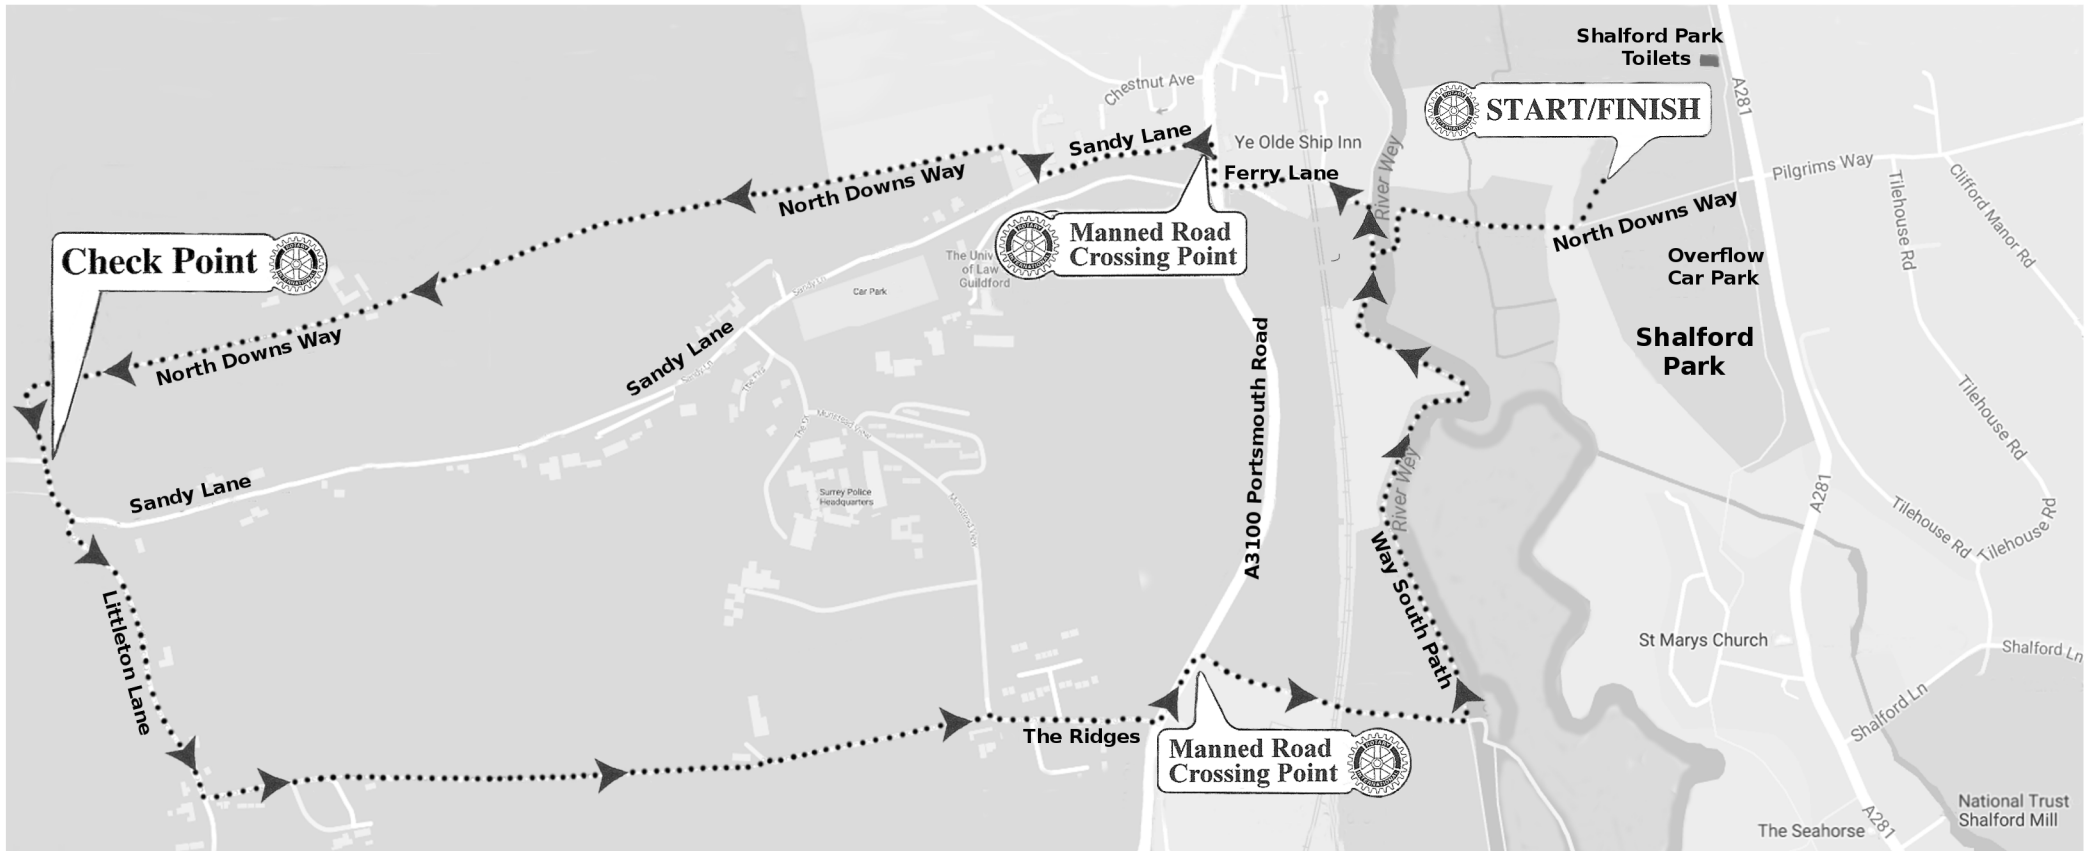

Family Shorter Sponsored Walk

The walk takes a route starting and finishing in Shalford Park, Shalford Road (A281), Guildford. Free parking is available in Shalford Park. Please register before and after the walk.

All are responsible for their own safety and for others in their care – especially children and pets. The route is just indicative and not a true map. Participants must adhere to the Countryside Code.

Walking Information:
As a guide for those wishing to enjoy the scenery of this trail, it generally will take approximately 1.5 to 2 hours. Stout foot wear is required as rain can leave sections muddy making the paths unsuitable for wheel chairs or baby buggies