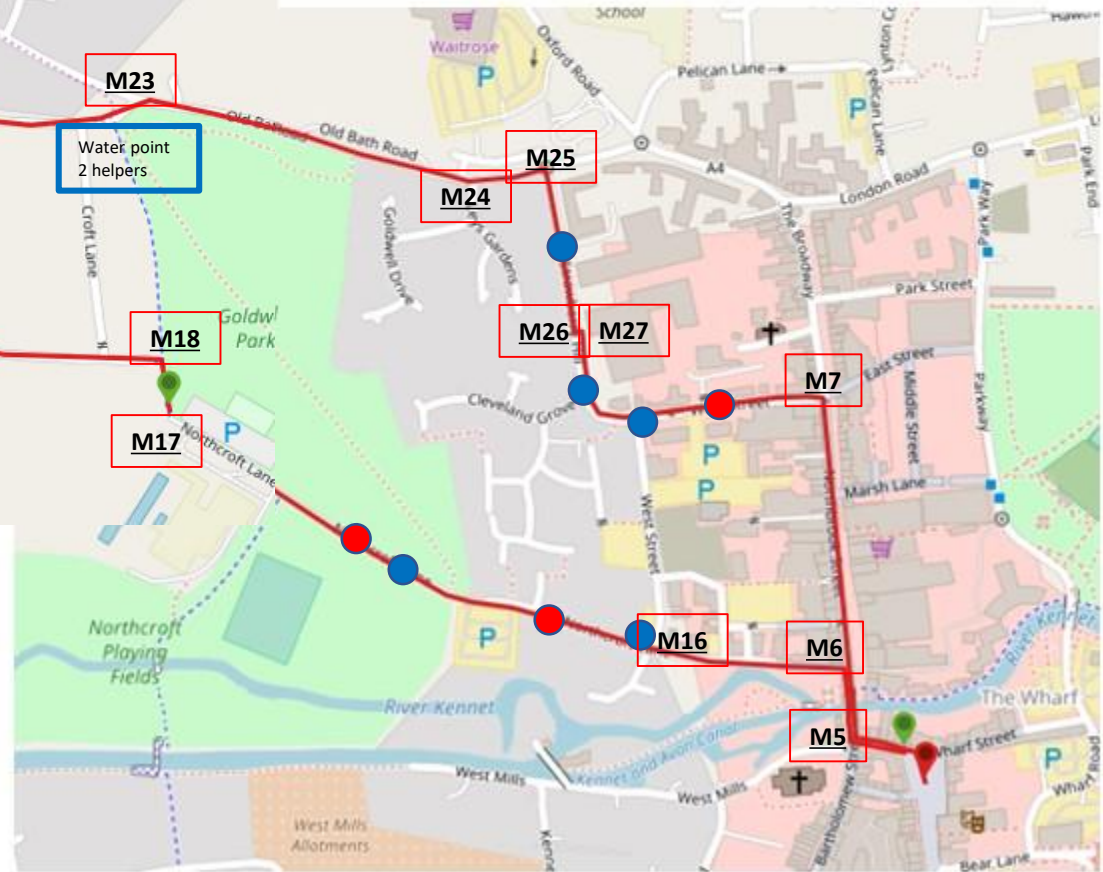

Return from part 2
From West Street
South into
Northbrook street

Part 2 after part 1
Follow Northcroft
lane

**Santa Fun Run
1 Dec 2019
Route part 1**

- M** Marshals
- Direction cones 6
- Warning runners on road 4

- M Marshals
M5, M6, M7
also for part 1
- Direction cones 8
- Warning runners
on road 14

Santa Fun Run
1 Dec 2019
Route part 2
excludes children