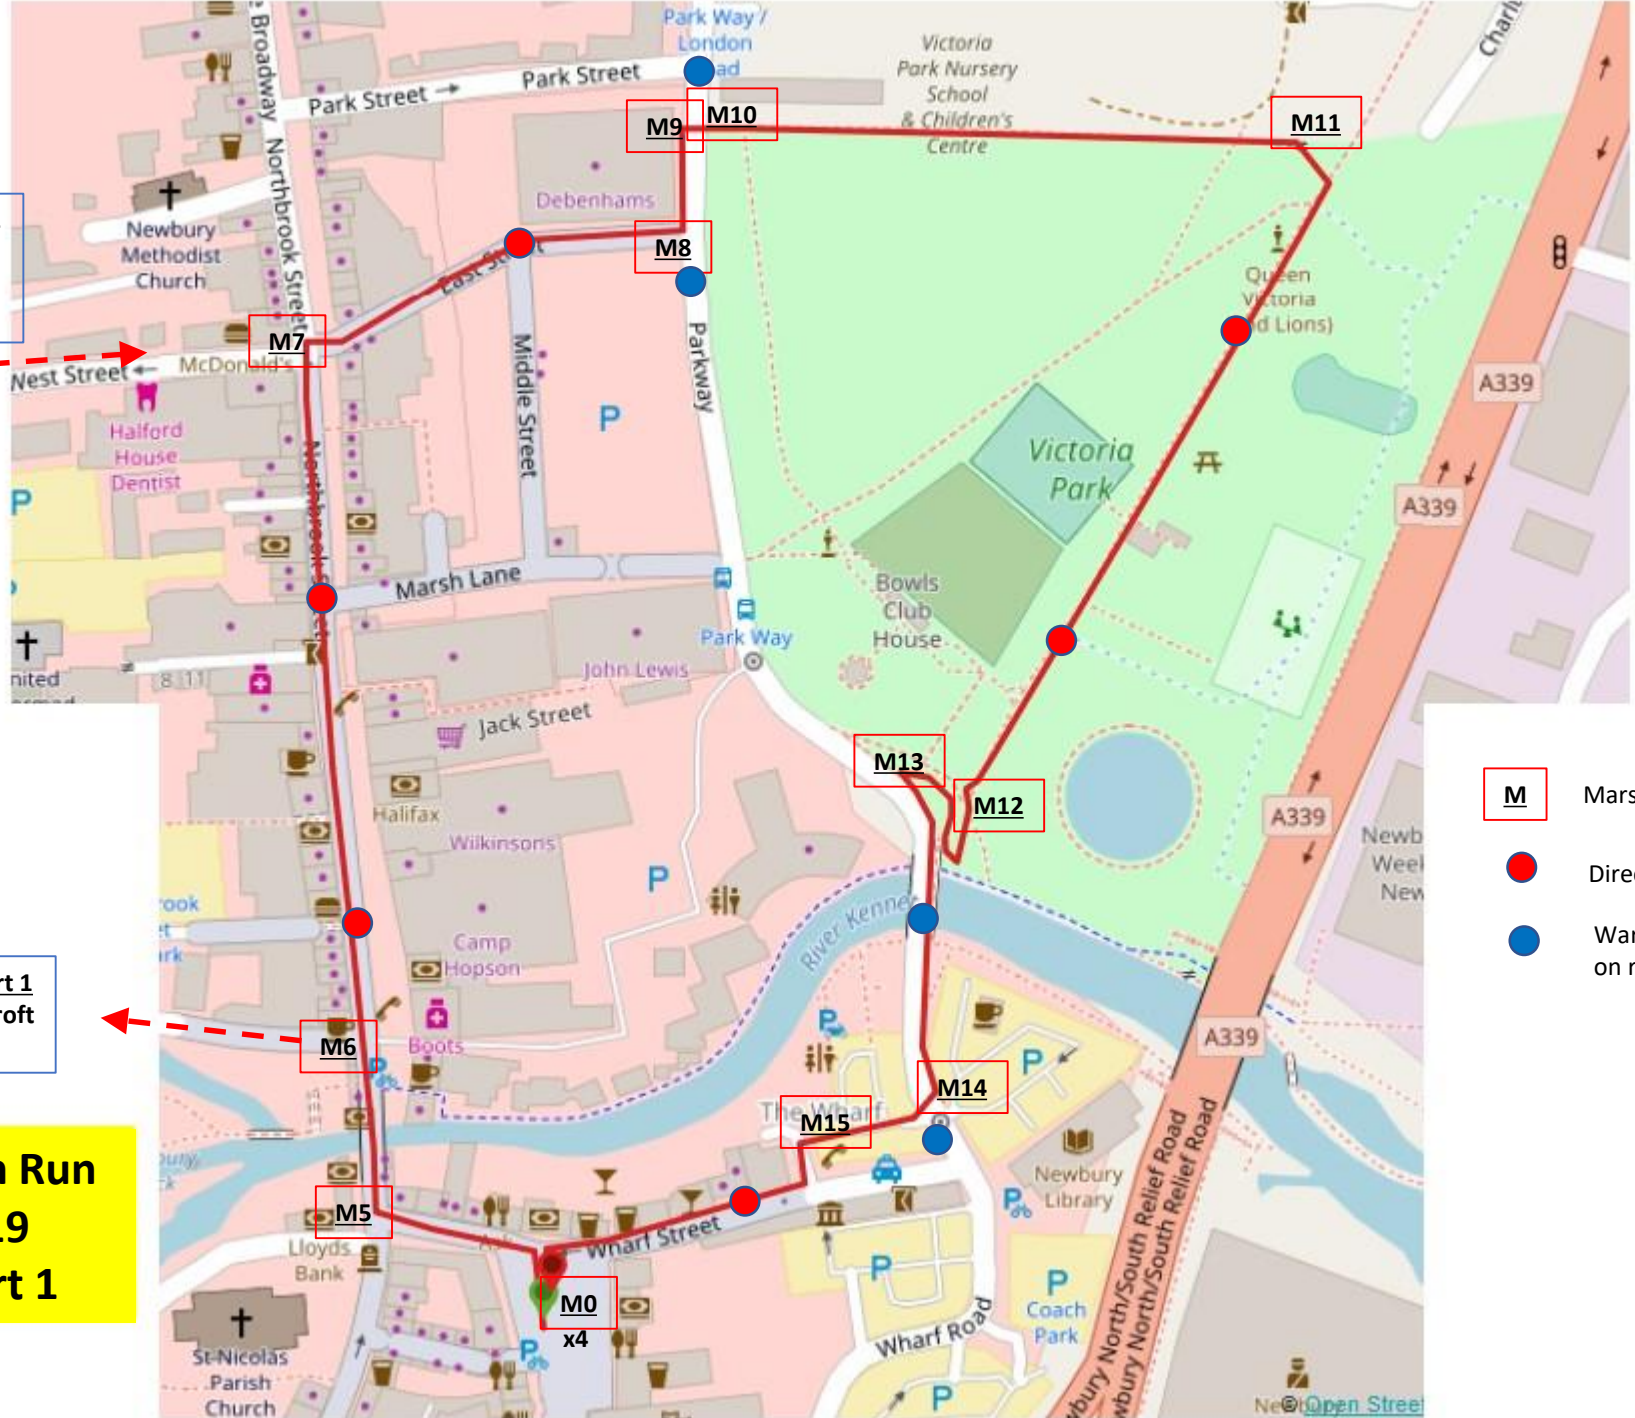

Return from part 2
From West Street
South into
Northbrook street

Part 2 after part 1
Follow Northcroft
lane

**Santa Fun Run
1 Dec 2019
Route part 1**

- M** Marshals
- Direction cones 6
- Warning runners on road 4

- M Marshals
M5, M6, M7
also for part 1
- Direction cones 8
- Warning runners
on road 14

Santa Fun Run
1 Dec 2019
Route part 2
excludes children