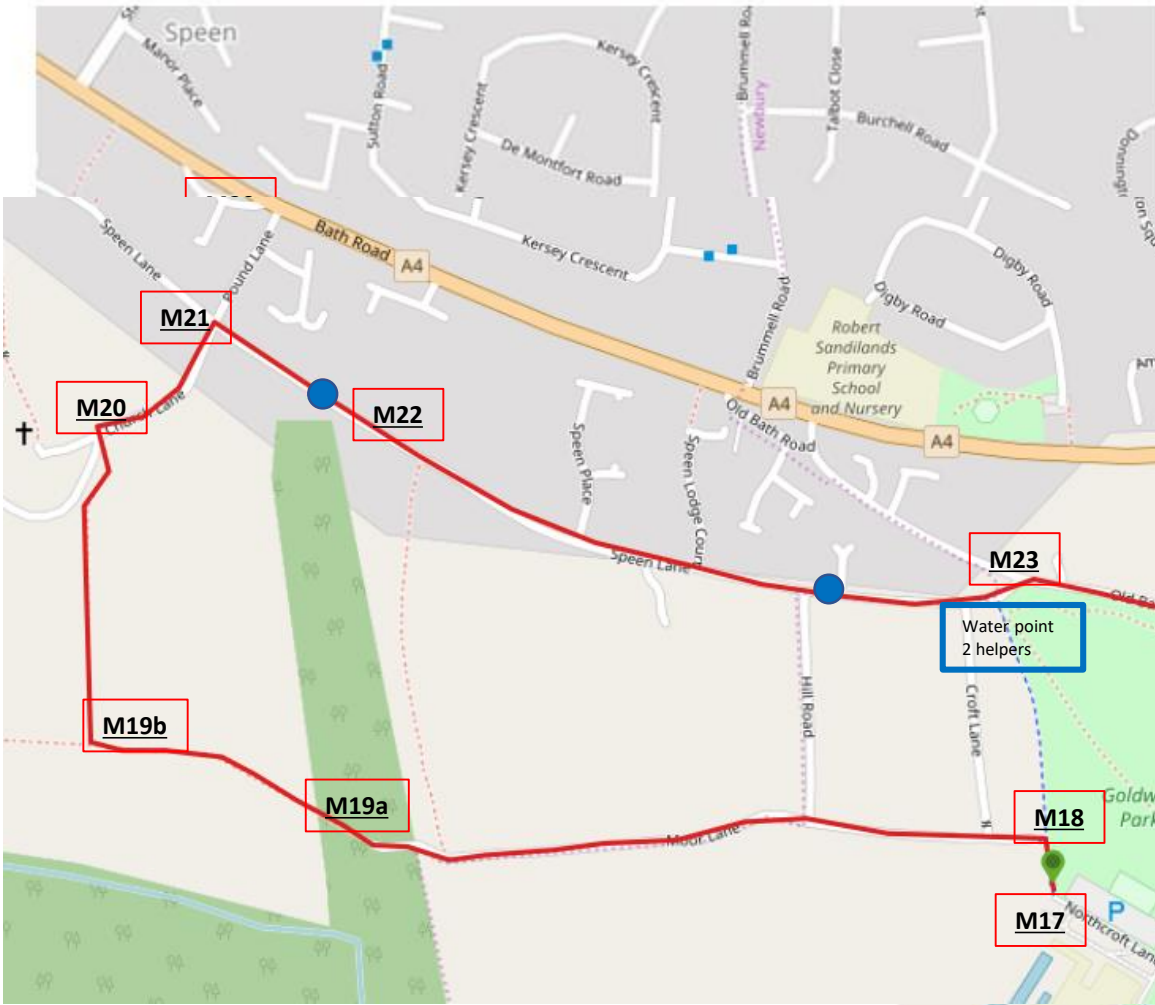

Return from part 2
From West Street
South into
Northbrook street

Part 2 after part 1
Follow Northcroft
lane

**Santa Fun Run
1 Dec 2019
Route part 1**

- M** Marshals
- Direction cones 6
- Warning runners on road 4

- M Marshals
M5, M6, M7
also for part 1
- Direction cones 8
- Warning runners
on road 14

Santa Fun Run
1 Dec 2019
Route part 2
excludes children