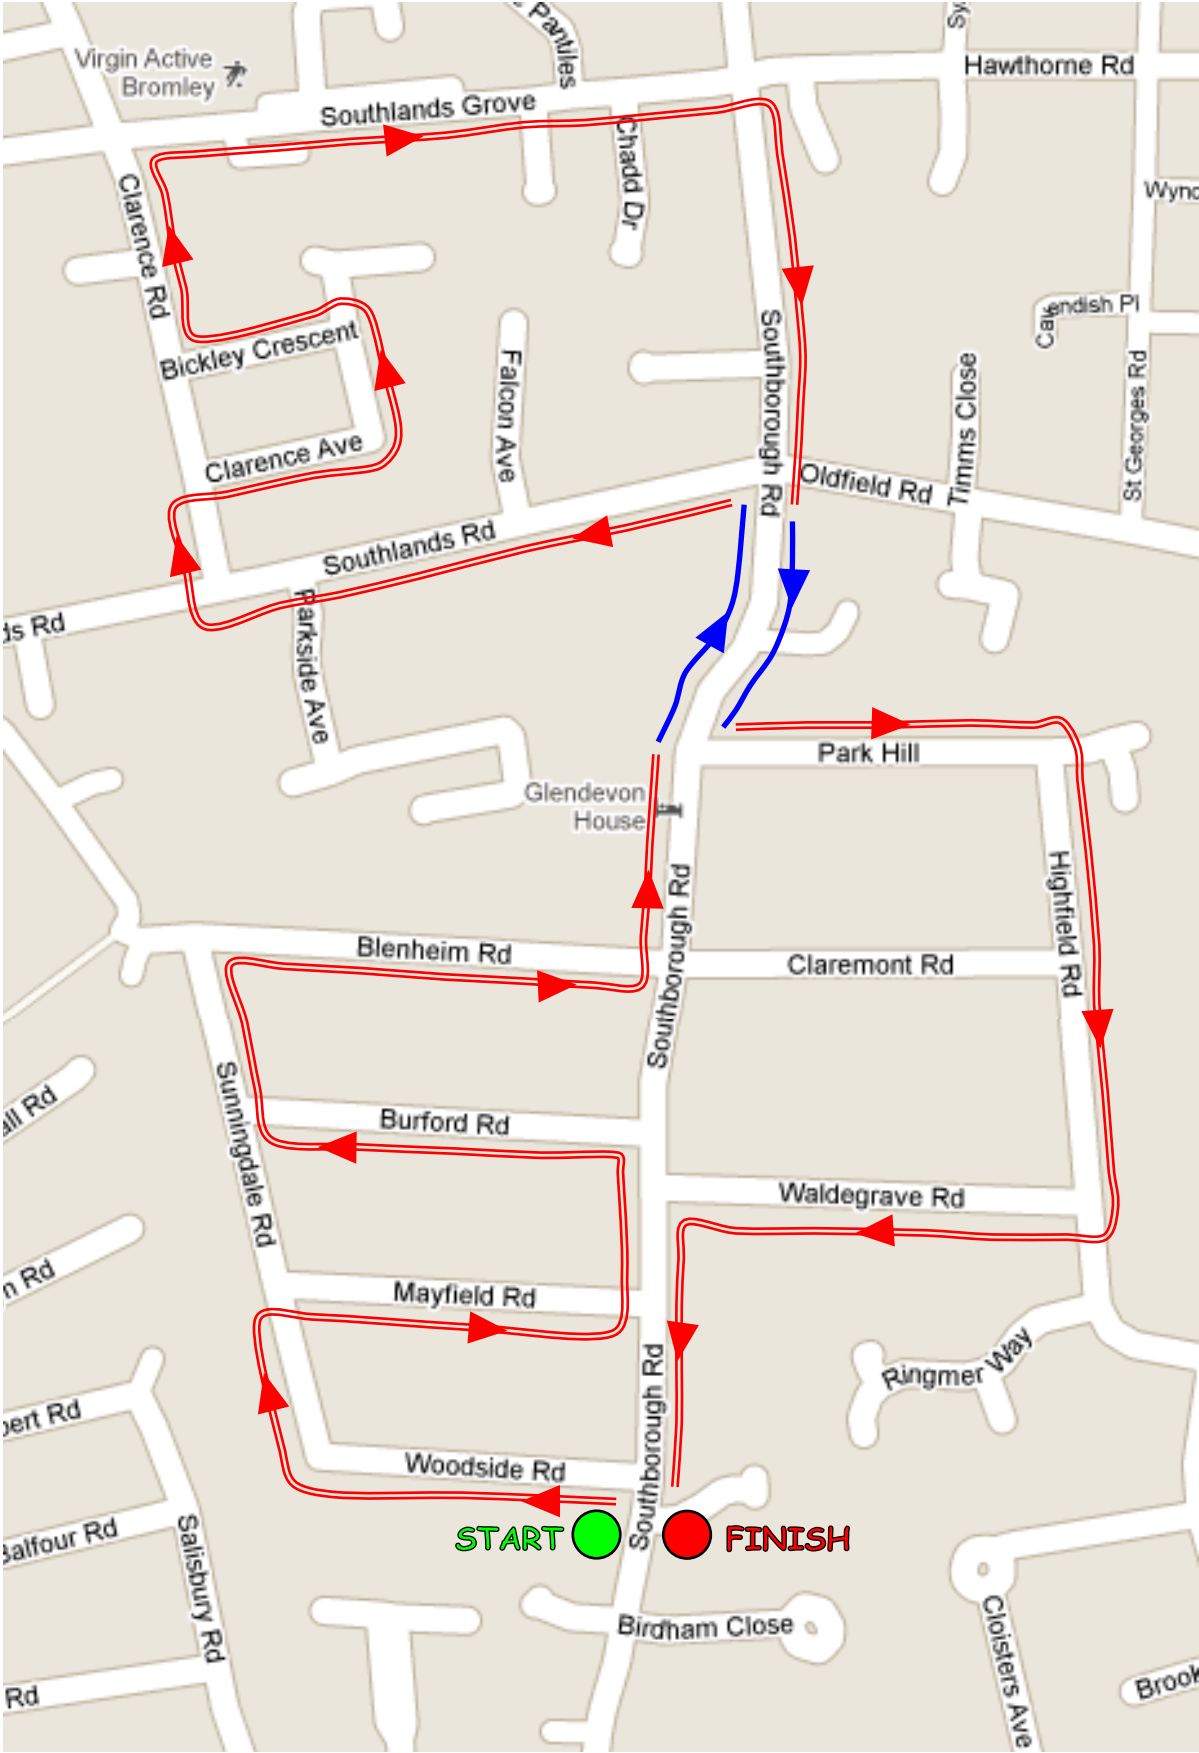

ROUTE 1

MONDAY 10th DECEMBER 2018

● Start and Finish ●
Junction of Woodside Road
with Southborough Road